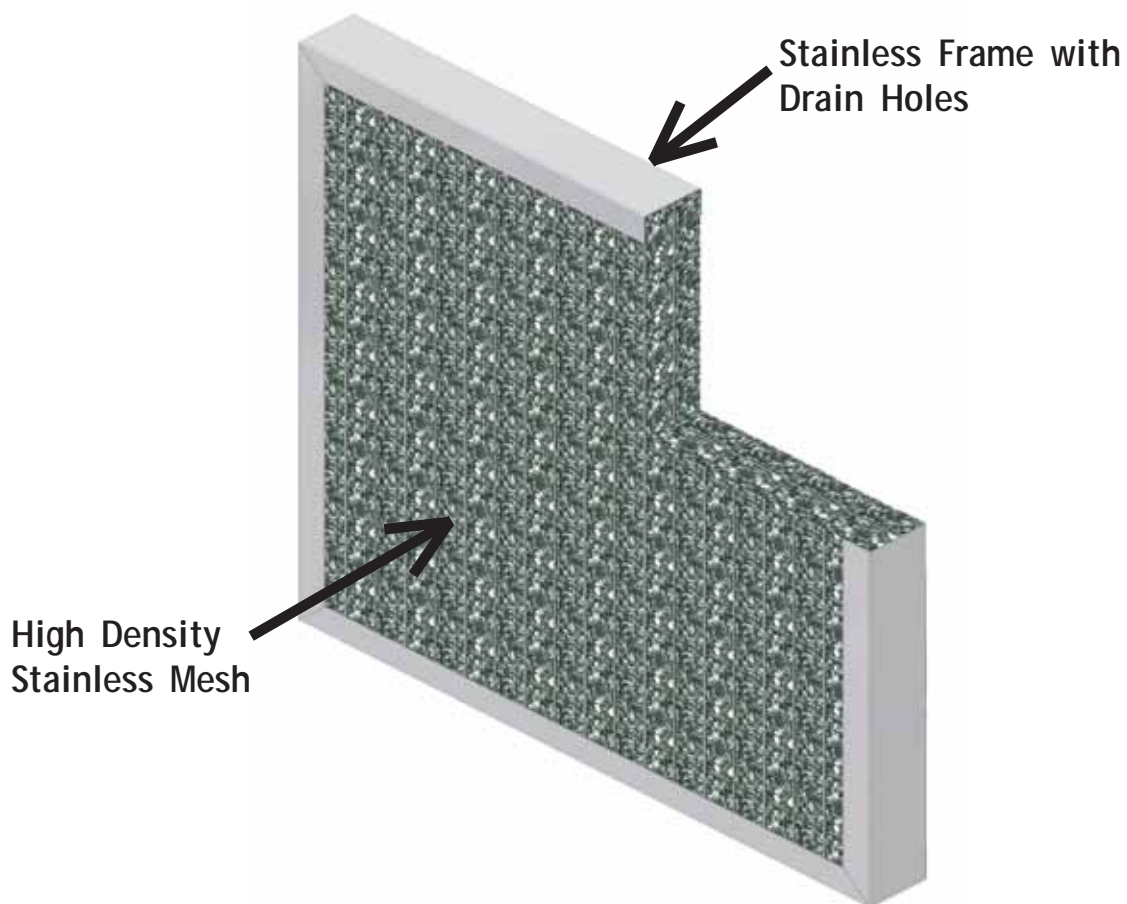

# BLY'S-MESH

## METAL VISCOUS PANEL FILTER

The **Bly-Mesh** filter offers a washable metal viscous style panel filter with a large surface area of stainless steel mesh exposed the air stream. These filters have an stainless steel frame with drain holes to allow the excess grease/oil to flow from the filter. Installation into track for slide mounting or use with the Aust-Air Uni-Lok Holding frame. Maintenance is normally by washing with hot soapy (non-caustic) water and then drying before returning to service.